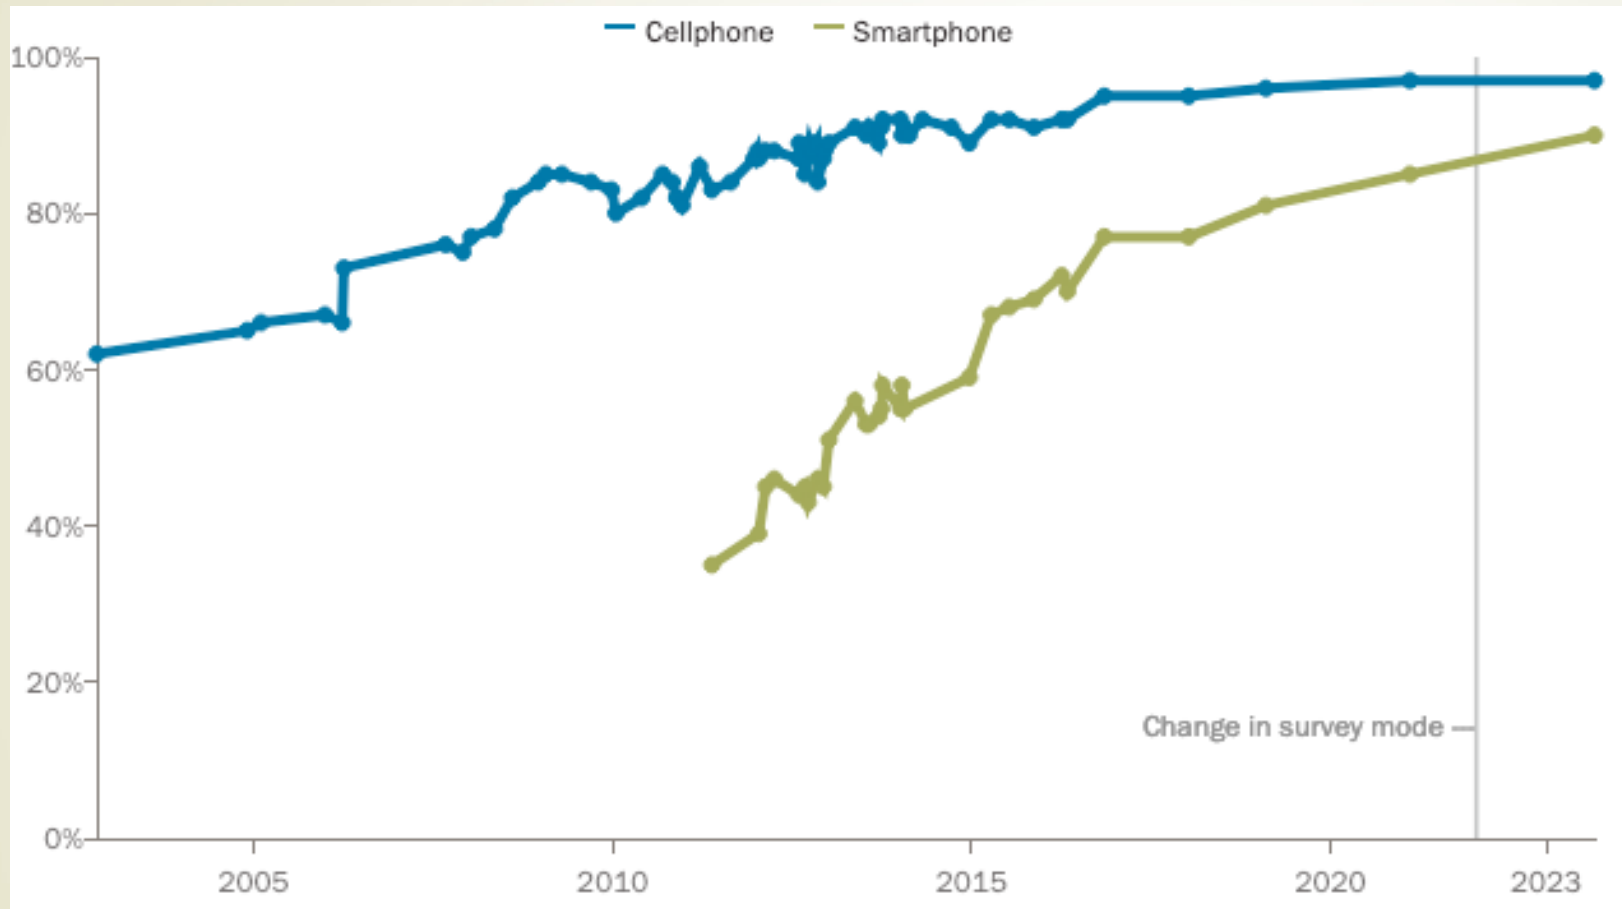

Mobile Phone Ownership - USA

<https://www.pewresearch.org/internet/fact-sheet/mobile/>