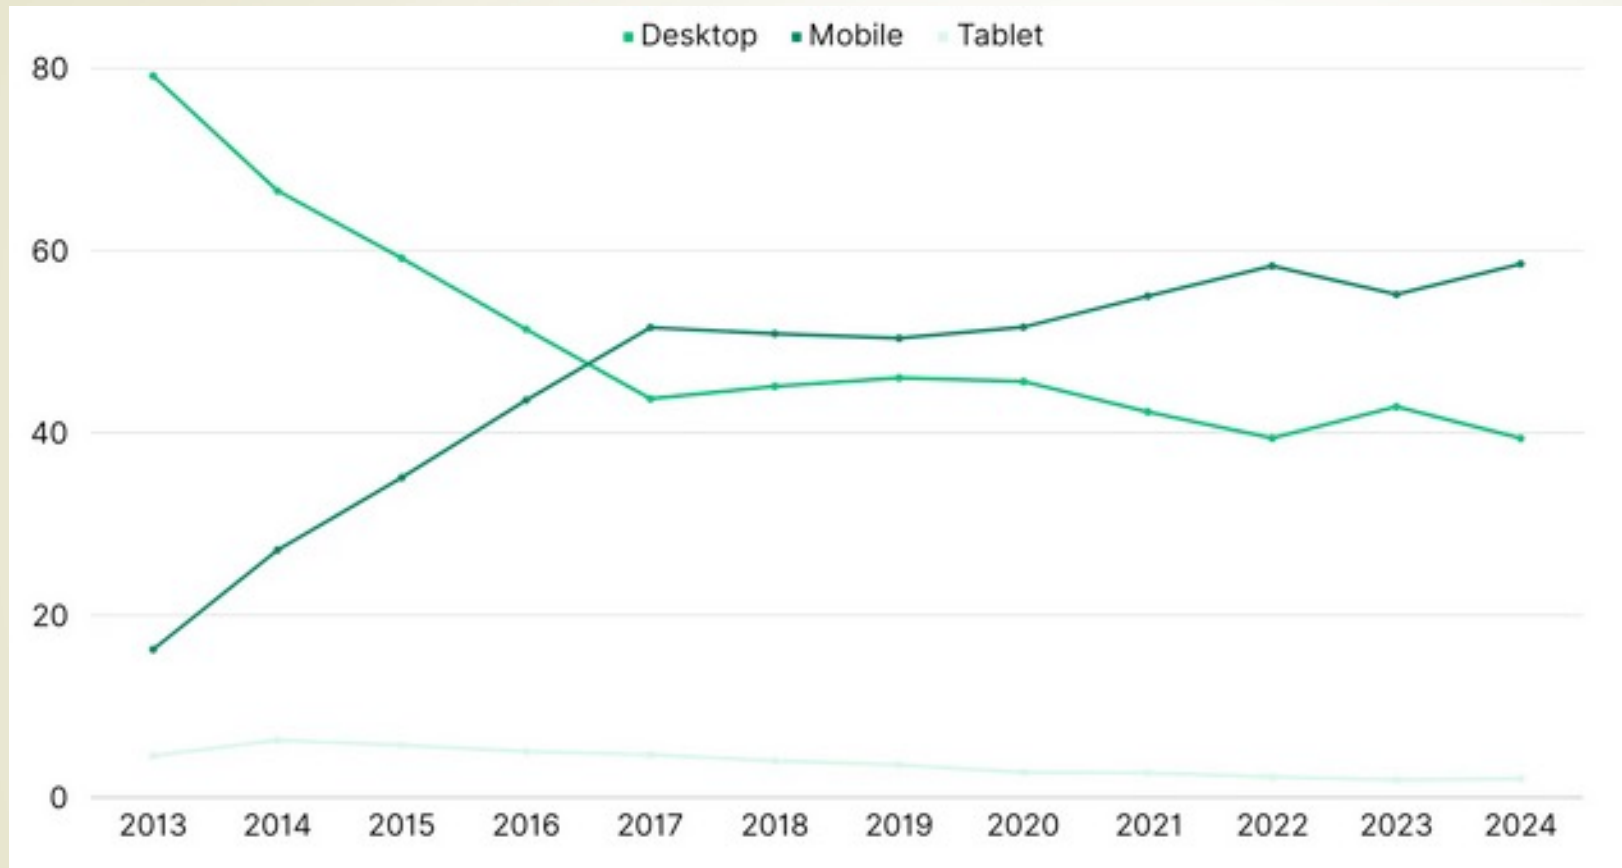

Mobile Devices - % of USA Internet Traffic

<https://www.mobiloud.com/blog/what-percentage-of-internet-traffic-is-mobile>