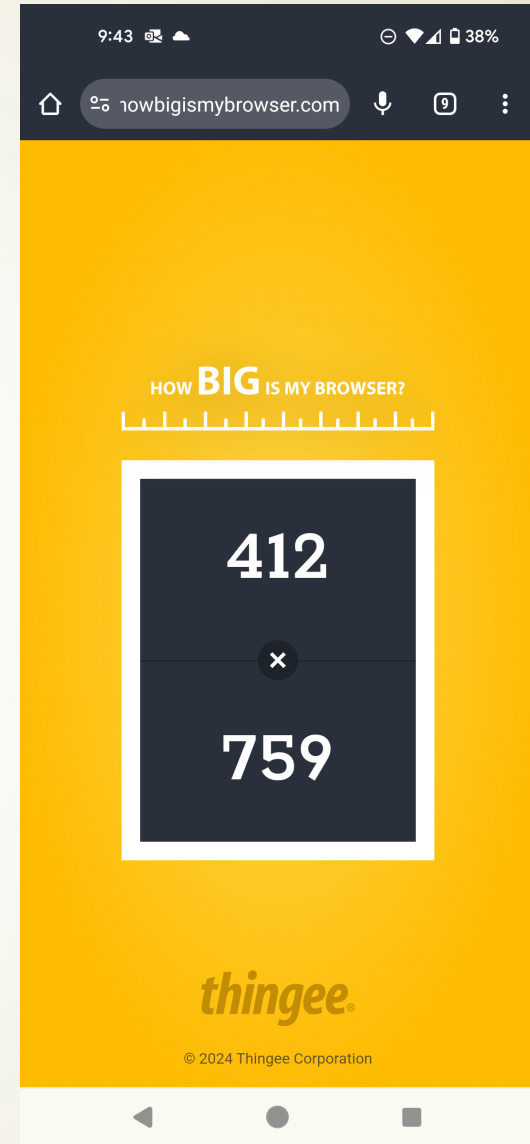

Measure Monitor

<https://howbigismybrowser.com/>

<https://www.omnicalculator.com/other/pixels-per-inch>

Screen dimensions	
Diagonal screen size	21.5 in ▼
Screen resolution	
Horizontal pixels	1,920
Vertical pixels	1,080
Total pixels	2.074 Mpx
Pixels per inch	
PPI	102.46
Dot pitch	0.00976 in ▼

Now Phone - Pixel 5a

<https://howbigismybrowser.com/>

Now Phone - Pixel 5a

Released 2021, August 26
183g, 8.8mm thickness
<> Android 11, up to Android 14
128GB storage, no card slot

6.34"
1080x2400 pixels

12MP
2160p

The image shows a dark grey Pixel 5a smartphone. The back view on the left shows the camera module with three lenses and a flash. The front view on the right shows the screen with a colorful abstract wallpaper, the date 'Monday, Sep 27', and the time '10:17'. The screen also displays a '5G' signal indicator and various app icons at the bottom.