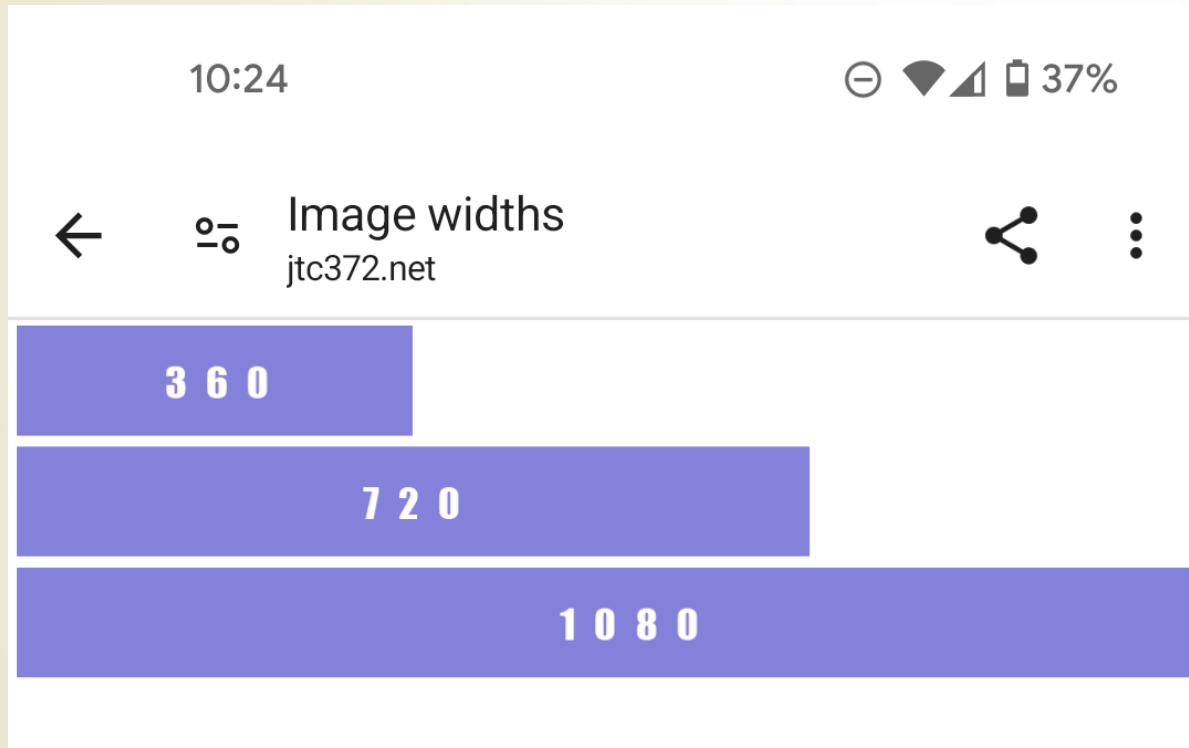

Measure Monitor

<https://howbigismybrowser.com/>

<https://www.omnicalculator.com/other/pixels-per-inch>

Screen dimensions	
Diagonal screen size	21.5 in ▼
Screen resolution	
Horizontal pixels	1,920
Vertical pixels	1,080
Total pixels	2.074 Mpx
Pixels per inch	
PPI	102.46
Dot pitch	0.00976 in ▼

12MP
2160p

Screen dimensions	
Diagonal screen size	6.34 in ▼
Screen resolution	
Horizontal pixels	1,080
Vertical pixels	2400
Total pixels	2.59 Mpx
Pixels per inch	
PPI	415.1
Dot pitch	0.00241 in ▼

https://www.gsmarena.com/google_pixel_5a_5g-11059.php

Text

- Text will not seamlessly scale - may require multiple break points
- **Example:** www.hibeams.com

The screenshot displays the website for Halden Wofford & The Hi Beams. At the top, there is a navigation menu with links for HOME, ABOUT, NEWS, SHOP, VIDEO, and CONTACT. The main content area features a video player for the song "Little Rig" by Halden Wofford & The Hi Beams, featuring Bill Kirchen. Below the video player, there is a text graphic that reads "HALDEN WOFFORD & THE HI*BEAMS HARD CORE BROKEN HEART". At the bottom of the page, there is a caption for the text graphic: "Hard Core Broken Heart. Produced by Bill Kirchen." and a note: "Hosted by: Ben O'Connor".

Images

- Images display at native resolution, not virtual resolution
- **Example:** <https://www.jtc372.net/course/examples/image-width.html>

Navigation

- Hamburger Menu
- Collapsed box with 3 lines
- Standard
- Variations