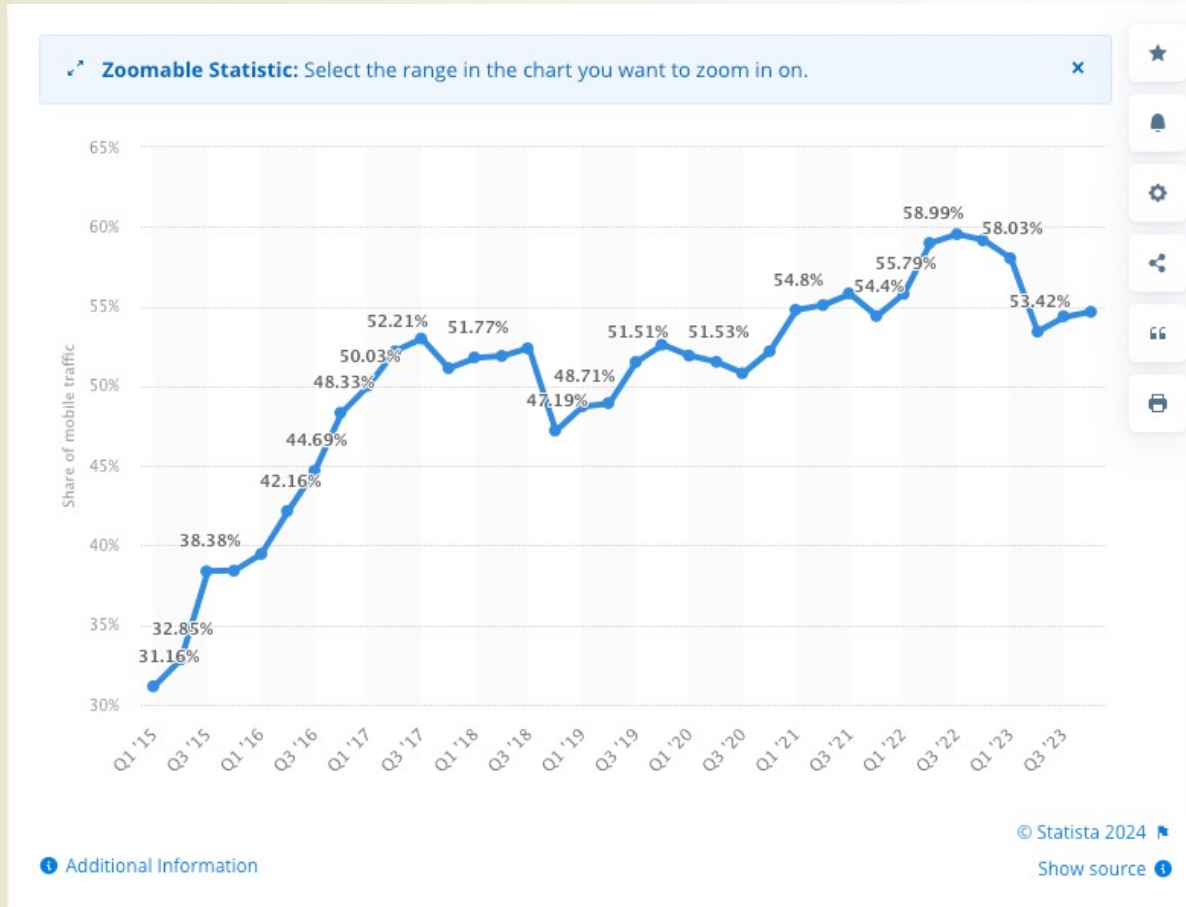

Responsive Design

Set of techniques used to create documents that adapt to the devices on which they are viewed

Responsive Design

Examples

Why Responsive Design?

Mobile Devices - % of Global Internet Traffic

Measure Monitor

<https://howbigismybrowser.com/>

<https://www.omnicalculator.com/other/pixels-per-inch>

Screen dimensions	
Diagonal screen size	21.5 in ▼
Screen resolution	
Horizontal pixels	1,920
Vertical pixels	1,080
Total pixels	2.074 Mpx
Pixels per inch	
PPI	102.46
Dot pitch	0.00976 in ▼