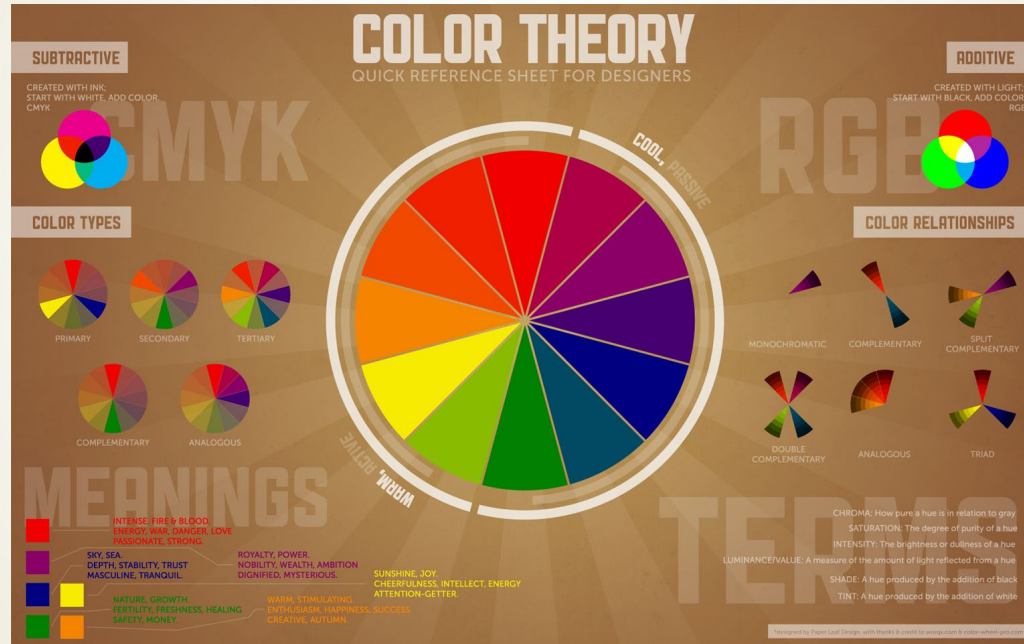

Organization

/nonweb -

- Not for web files
- Original, non-optimized files, source files, etc.
- Never goes on the server

/images

- Optimized web images

Color

Color Modes

- CMYK – Ink
 - Print mode
 - Ink colors - Cyan, Magenta, Yellow, Black
 - Inks absorb color, so subtractive
- RGB - Light
 - Screen Mode
 - Red, Green, Blue
 - Additive

RGB Mode

- Typically used for screens
- Additive
- Colors are combination of Red, Green and Blue
- 256 values of each
- Total possible colors - $256 \times 256 \times 256 = 16,777,216$
- Expressed as hexadecimal (hex) or decimal values

Color Psychology

Red Excitement Strength Love Energy	Orange Confidence Success Bravery Sociability	Yellow Creativity Happiness Warmth Cheer	Green Nature Healing Freshness Quality	Blue Trust Peace Loyalty Competence
Pink Compassion Sincerity Sophistication Sweet	Purple Royalty Luxury Spirituality Ambition	Brown Dependable Rugged Trustworthy Simple	Black Formality Dramatic Sophistication Security	White Clean Simplicity Innocence Honest