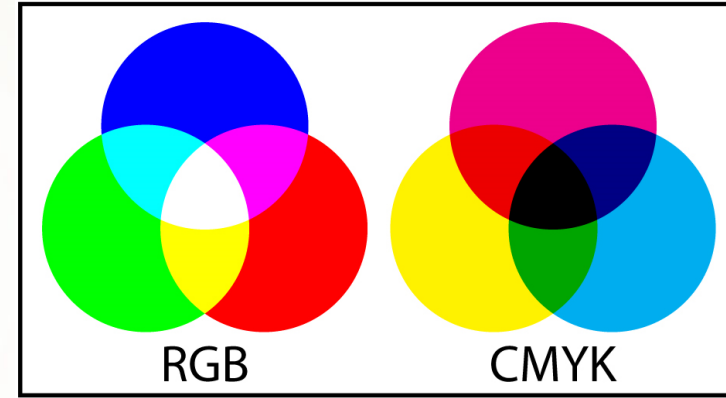

Organization

/nonweb -

- Not for web files
- Original, non-optimized files, source files, etc.
- Never goes on the server

/images

- Optimized web images

Color

Color Modes

- CMYK – Ink
 - Print mode
 - Ink colors - Cyan, Magenta, Yellow, Black
 - Inks absorb color, so subtractive
- RGB - Light
 - Screen Mode
 - Red, Green, Blue
 - Additive

RGB Mode

- Typically used for screens
- Additive
- Colors are combination of Red, Green and Blue
- 256 values of each
- Total possible colors - $256 \times 256 \times 256 = 16,777,216$
- Expressed as hexadecimal (hex) or decimal values