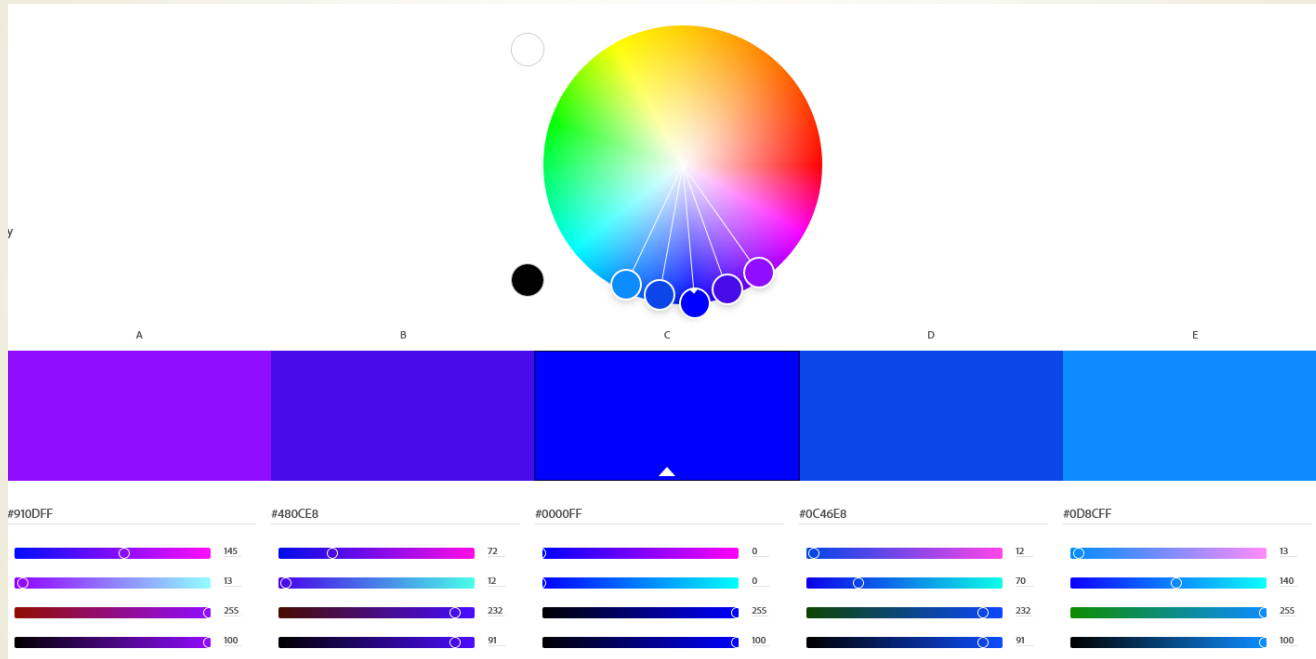

RGB Mode

- Typically used for screens
- Additive
- Colors are combination of Red, Green and Blue
- 256 values of each
- Total possible colors - $256 \times 256 \times 256 = 16,777,216$
- Expressed as hexadecimal (hex) or decimal values

Hexidecimal Numbering System

Uses 0-9, A-F

- 09(H) = 09(D)
- 33(H) = 51 (D)
- 66(H) = 102(D)
- CC(H) = 204(D)
- FF(H) = 255 (D)

66ccff = RGB(102, 204, 255)

Decimal	Hex		Decimal	Hex
1	1		17	11
2	2		18	12
3	3		19	13
4	4		20	14
5	5		21	15
6	6		22	16
7	7		23	17
8	8		24	18
9	9		25	19
10	A		26	1A
11	B		27	1B
12	C		28	1C
13	D		29	1D
14	E		30	1E
15	F		31	1F
16	10		32	20

Adobe Color Wheel

Basic Color Schemes

Complementary

Analogous

Triadic

Split Complementary

Tetradic

Color Psychology